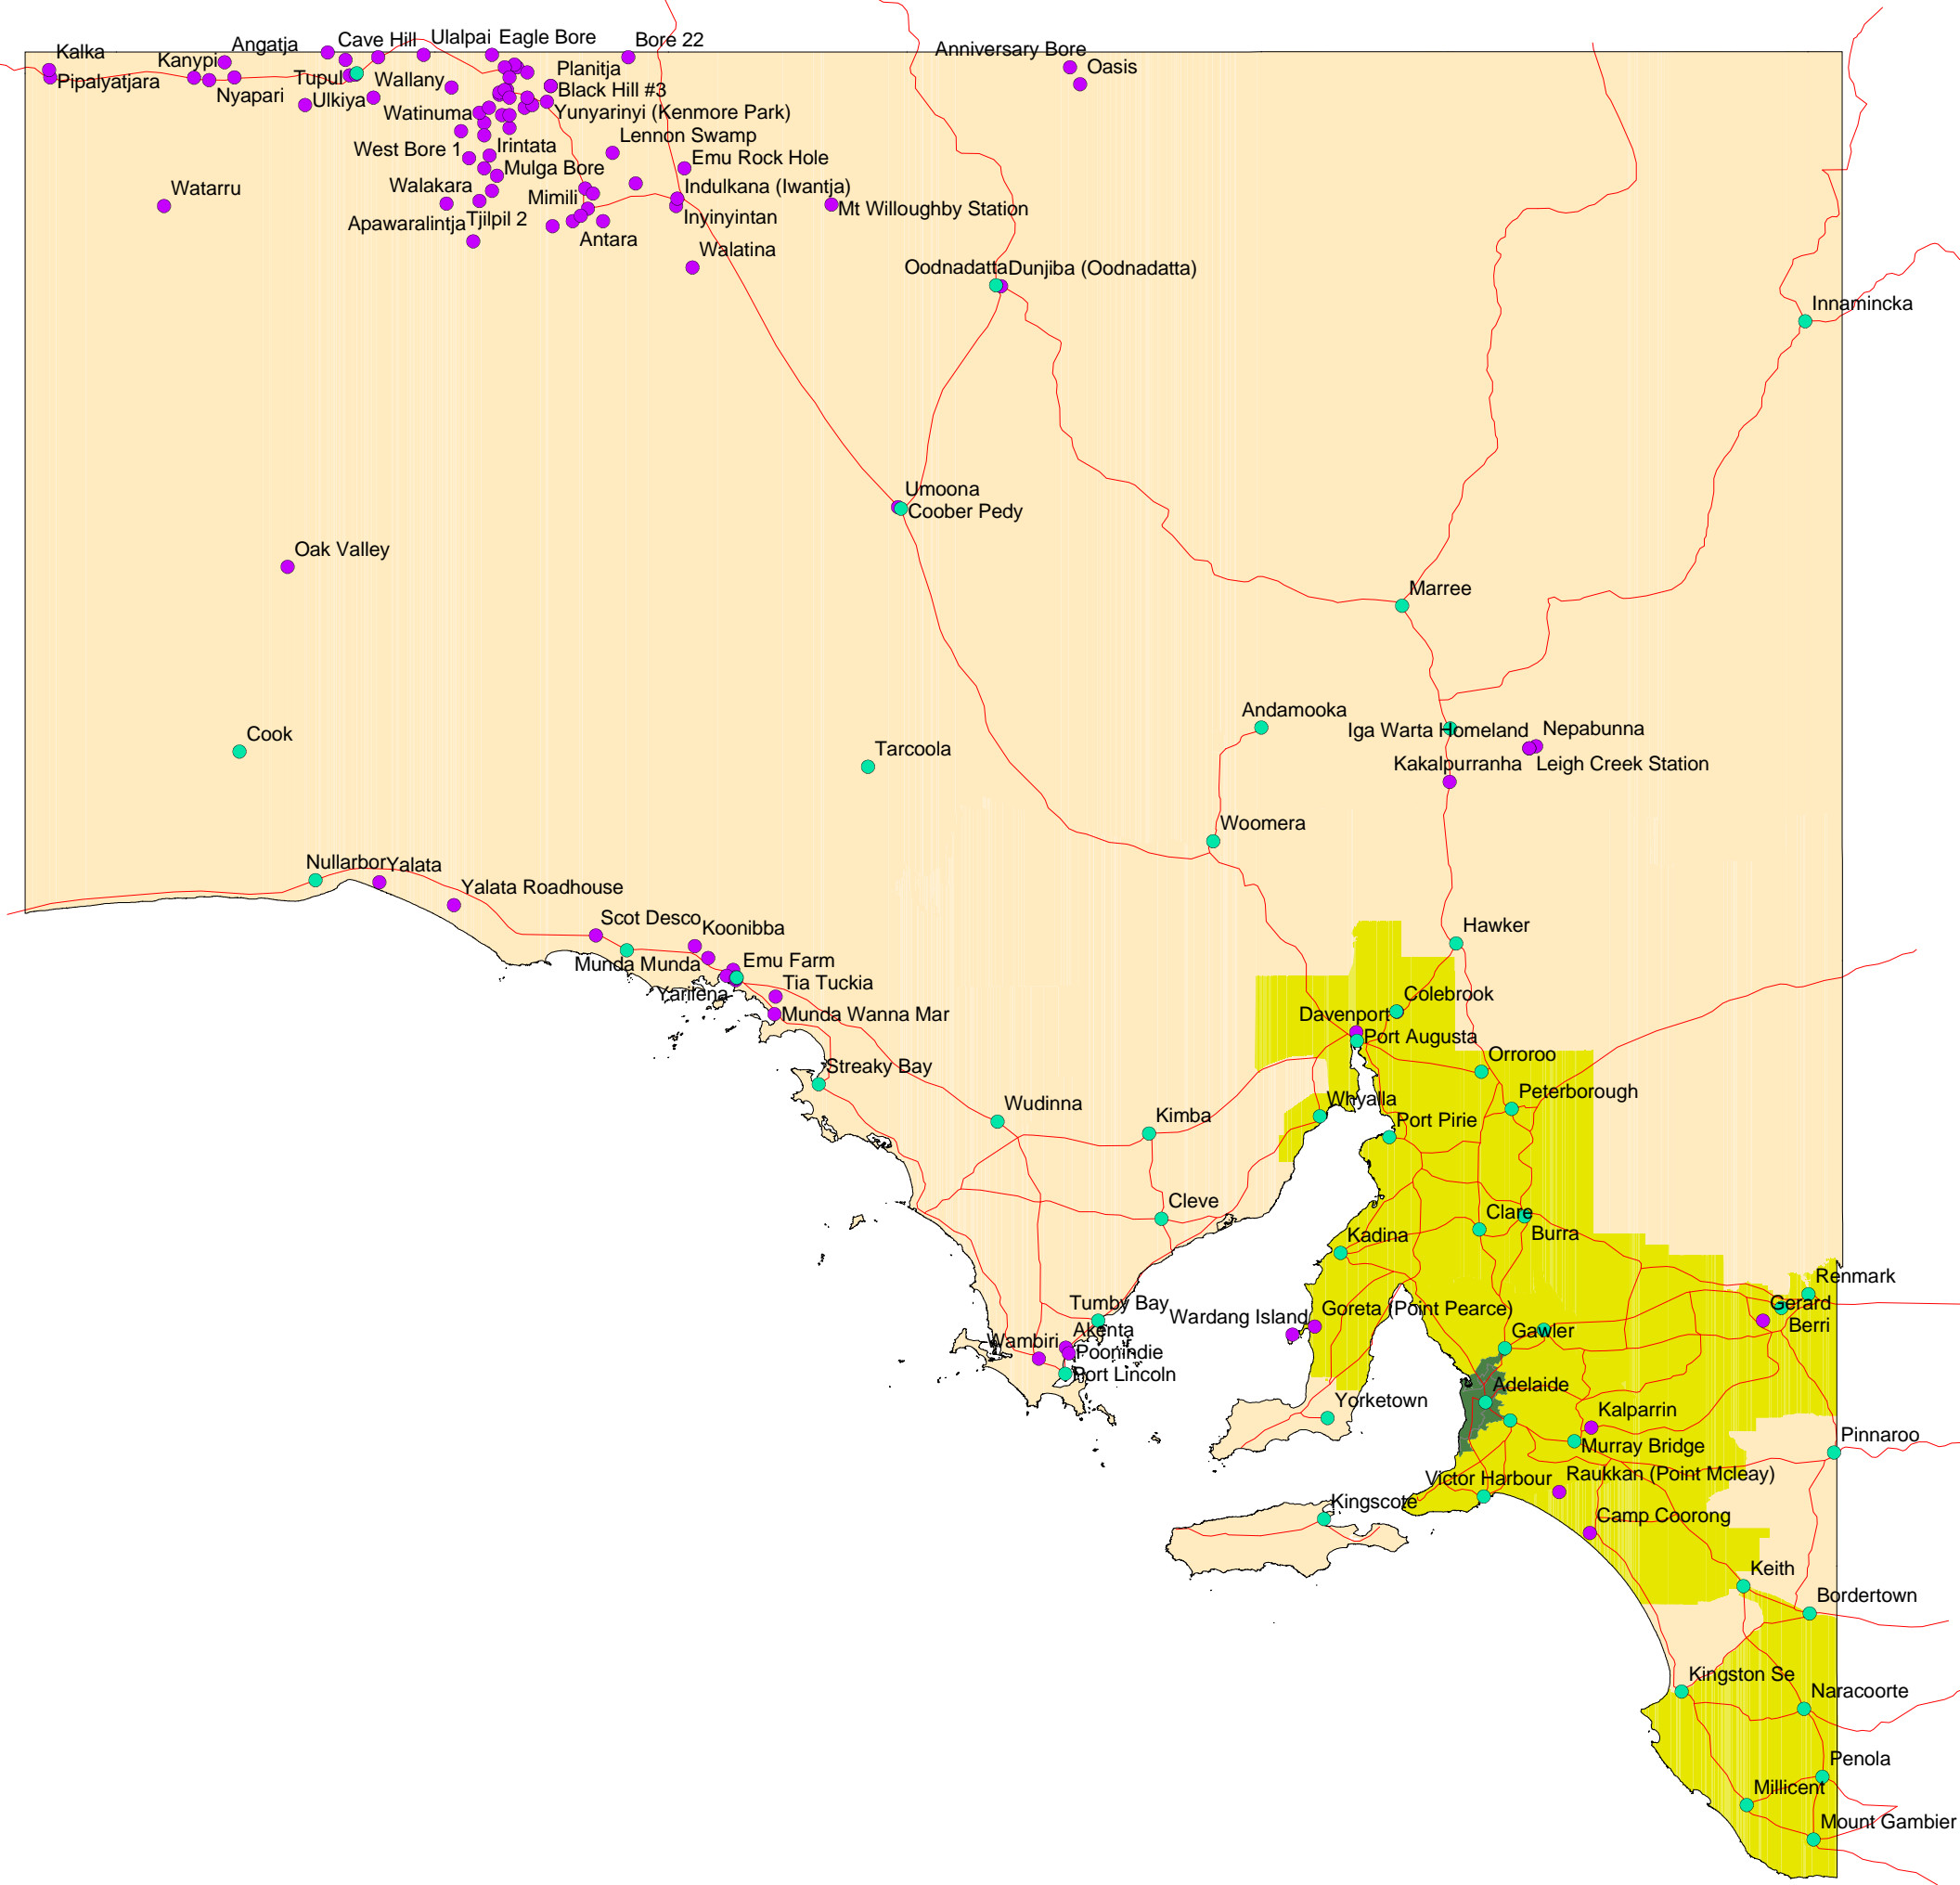

# Client Remoteness Index, South Australia

**Legend**

- Population centres
- Indigenous communities
- Roads
- Built up areas

**Remoteness Index**

- Metropolitan
- Regional
- Remote